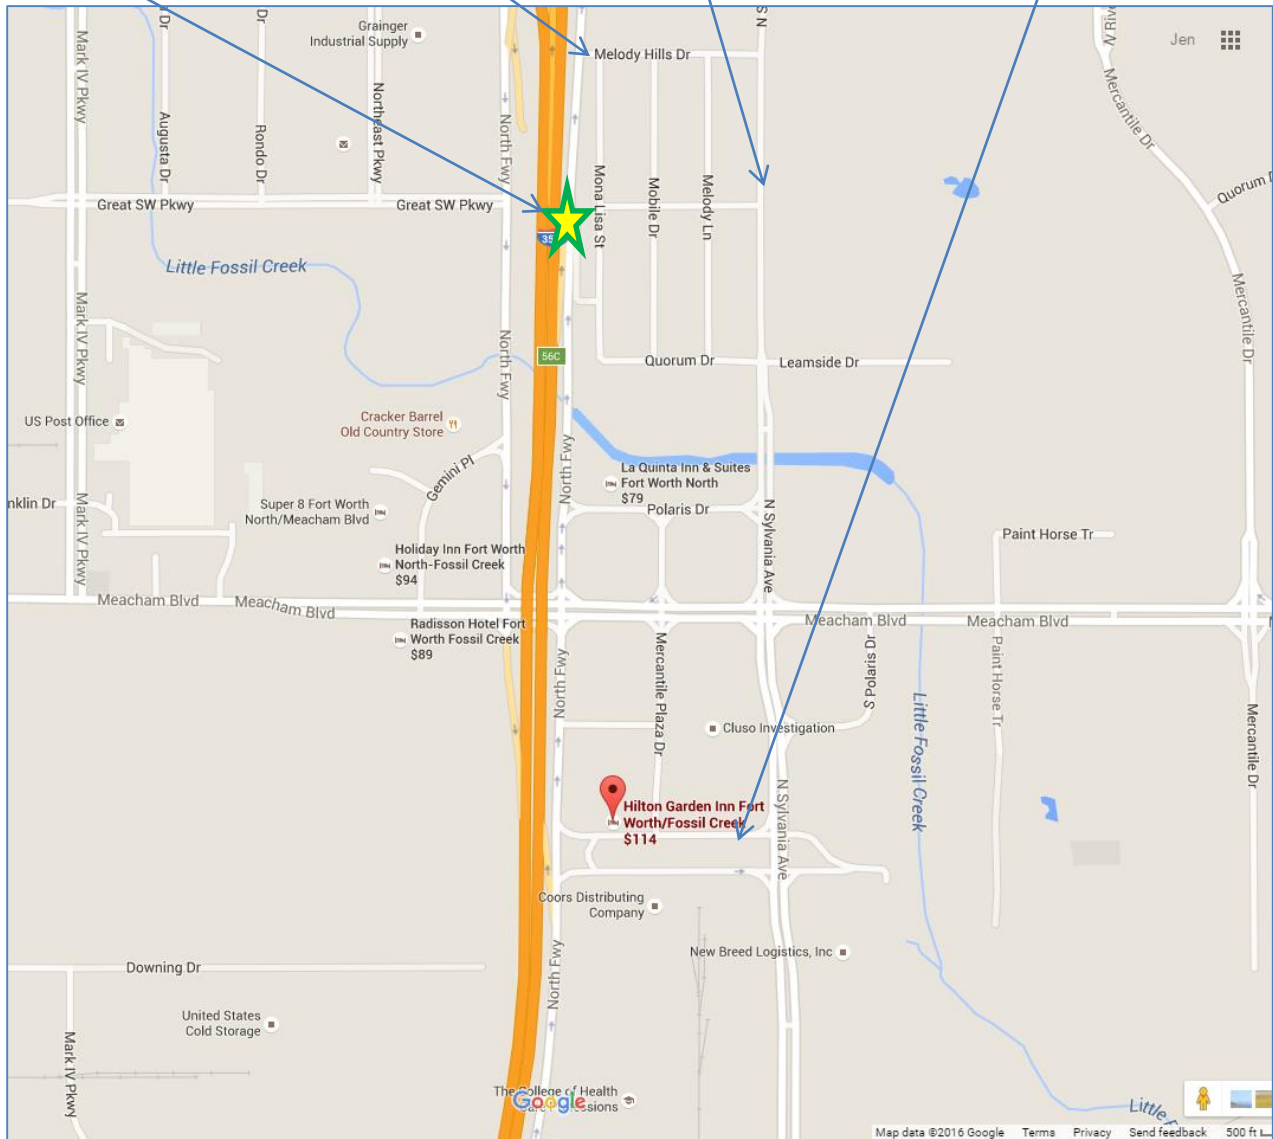

Directions from Downtown/I-30 Area

1. Exit 56C Beach St

2. Once you exit I35W, proceed on the service road. Then, turn right on Melody Hills Drive.

3. Then, turn right on Sylvania Ave. Proceed South on Sylvania Ave.

4. Take Sylvania Ave. south for approximately ½ mile. Then, turn right on McMillan Parkway. Proceed on McMillan Parkway, and the hotel entrance will be on your right. You will be entering the hotel from the back.

From White Settlement/Lake Worth Area

1. Take I-820 east, and then exit Mark IV Parkway. Turn R on Mark IV and go south.

2. Turn left onto Meacham Blvd and go east. Take Meacham under the overpass, and then turn right on Mercantile Plaza. The hotel will be on your right.

From the Mid Cities/DFW Airport Area

1. Take I-820 West and Exit Beach St. Go South on Beach for approximately 1 ½ miles.

2. Take Beach St. to Meacham Blvd. Turn Right on Meacham Blvd, and proceed west for approximately 1 ½ miles.