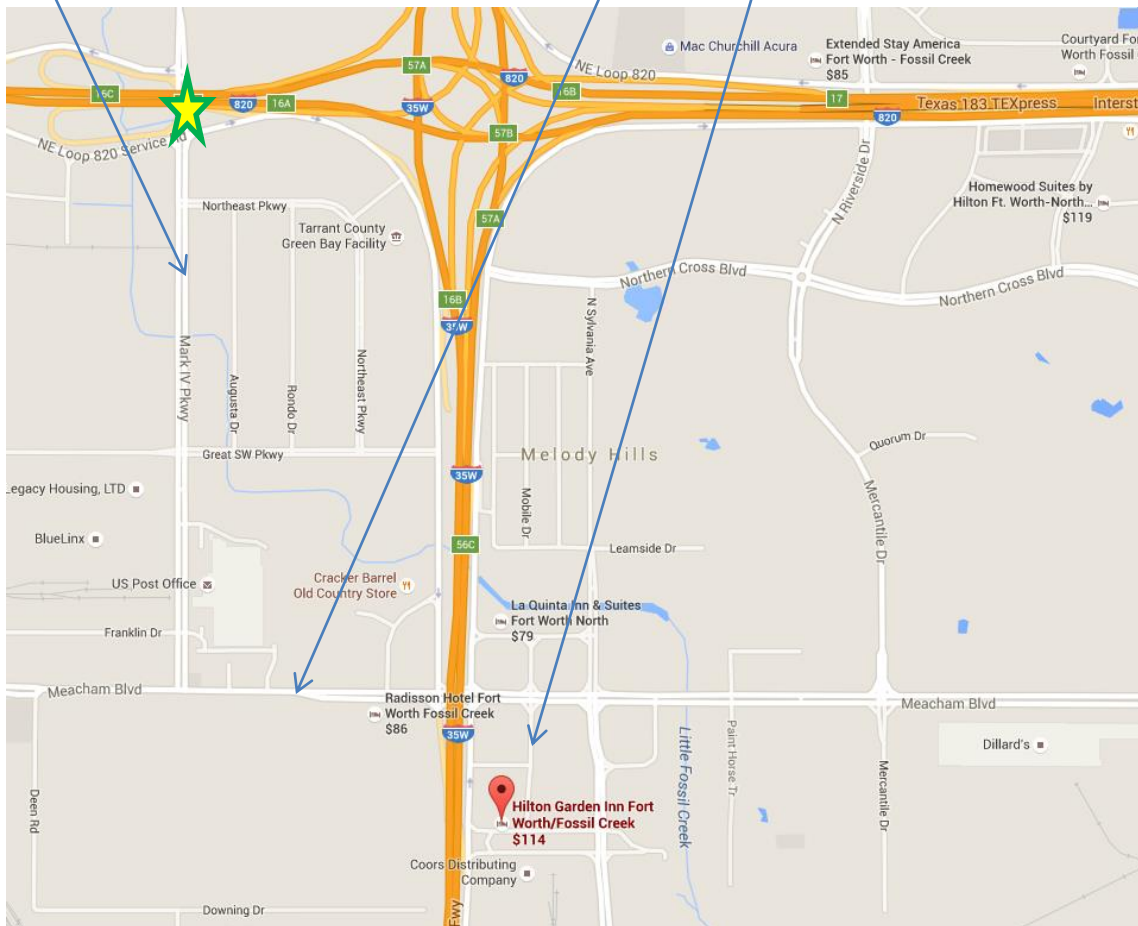

Directions from Downtown/I-30 Area

1. Exit 56C Beach St

2. Once you exit I35W, proceed on the service road. Then, turn right on Melody Hills Drive.

3. Then, turn right on Sylvania Ave. Proceed South on Sylvania Ave.

4. Take Sylvania Ave. south for approximately ½ mile. Then, turn right on McMillan Parkway. Proceed on McMillan Parkway, and the hotel entrance will be on your right. You will be entering the hotel from the back.

From White Settlement/Lake Worth Area

1. Take I-820 east, and then exit Mark IV Parkway. Turn R on Mark IV and go south.

2. Turn left onto Meacham Blvd and go east. Take Meacham under the overpass, and then turn right on Mercantile Plaza. The hotel will be on your right.

From the Mid Cities/DFW Airport Area

1. Take I-820 West and Exit Beach St. Go South on Beach for approximately 1 ½ miles.

2. Take Beach St. to Meacham Blvd. Turn Right on Meacham Blvd, and proceed west for approximately 1 ½ miles.