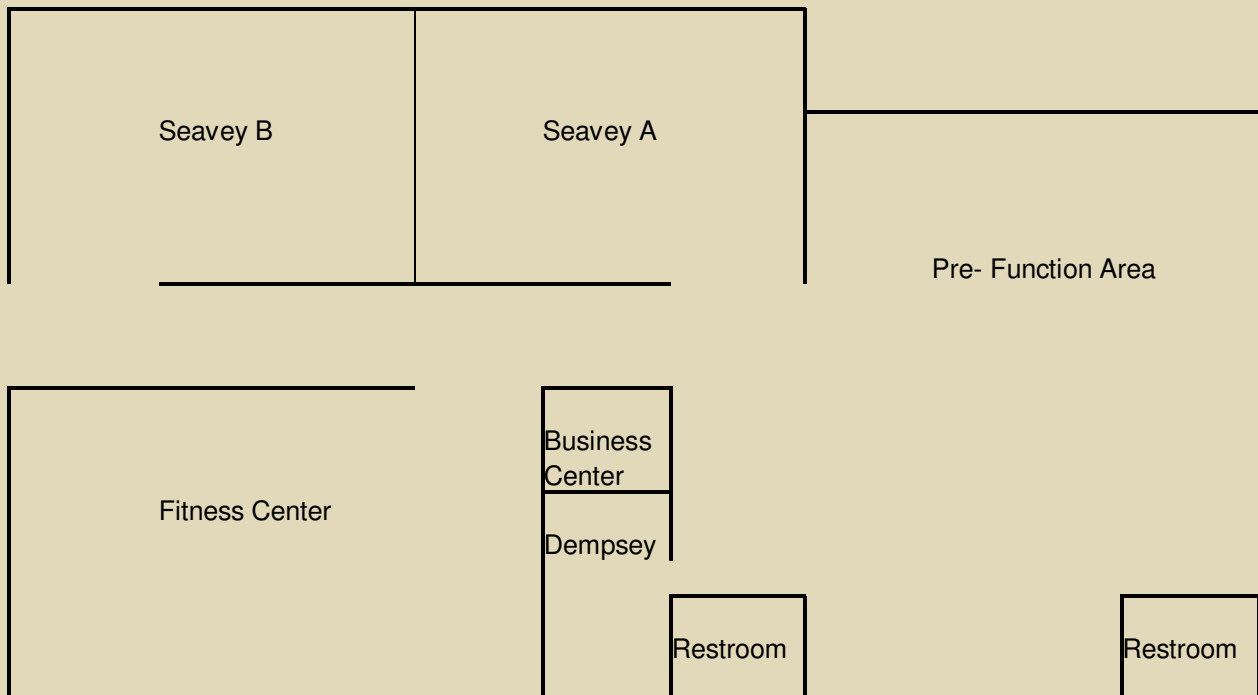

# Meetings & Events

Room	Sq. Ft.	Length	Width	Reception	Rounds	Theater	Conf./ U-Shape	Classroom (2)	Classroom (3)
Seavey	1200'	50'	24'	100	80	120	30	38	57
Seavey A	600'	25'	24'	50	40	50	12	18	27
Seavey B	600'	25'	24'	50	40	50	12	18	27
Dempsey	228'	19'	12'	N/A	N/A	N/A	8	N/A	N/A