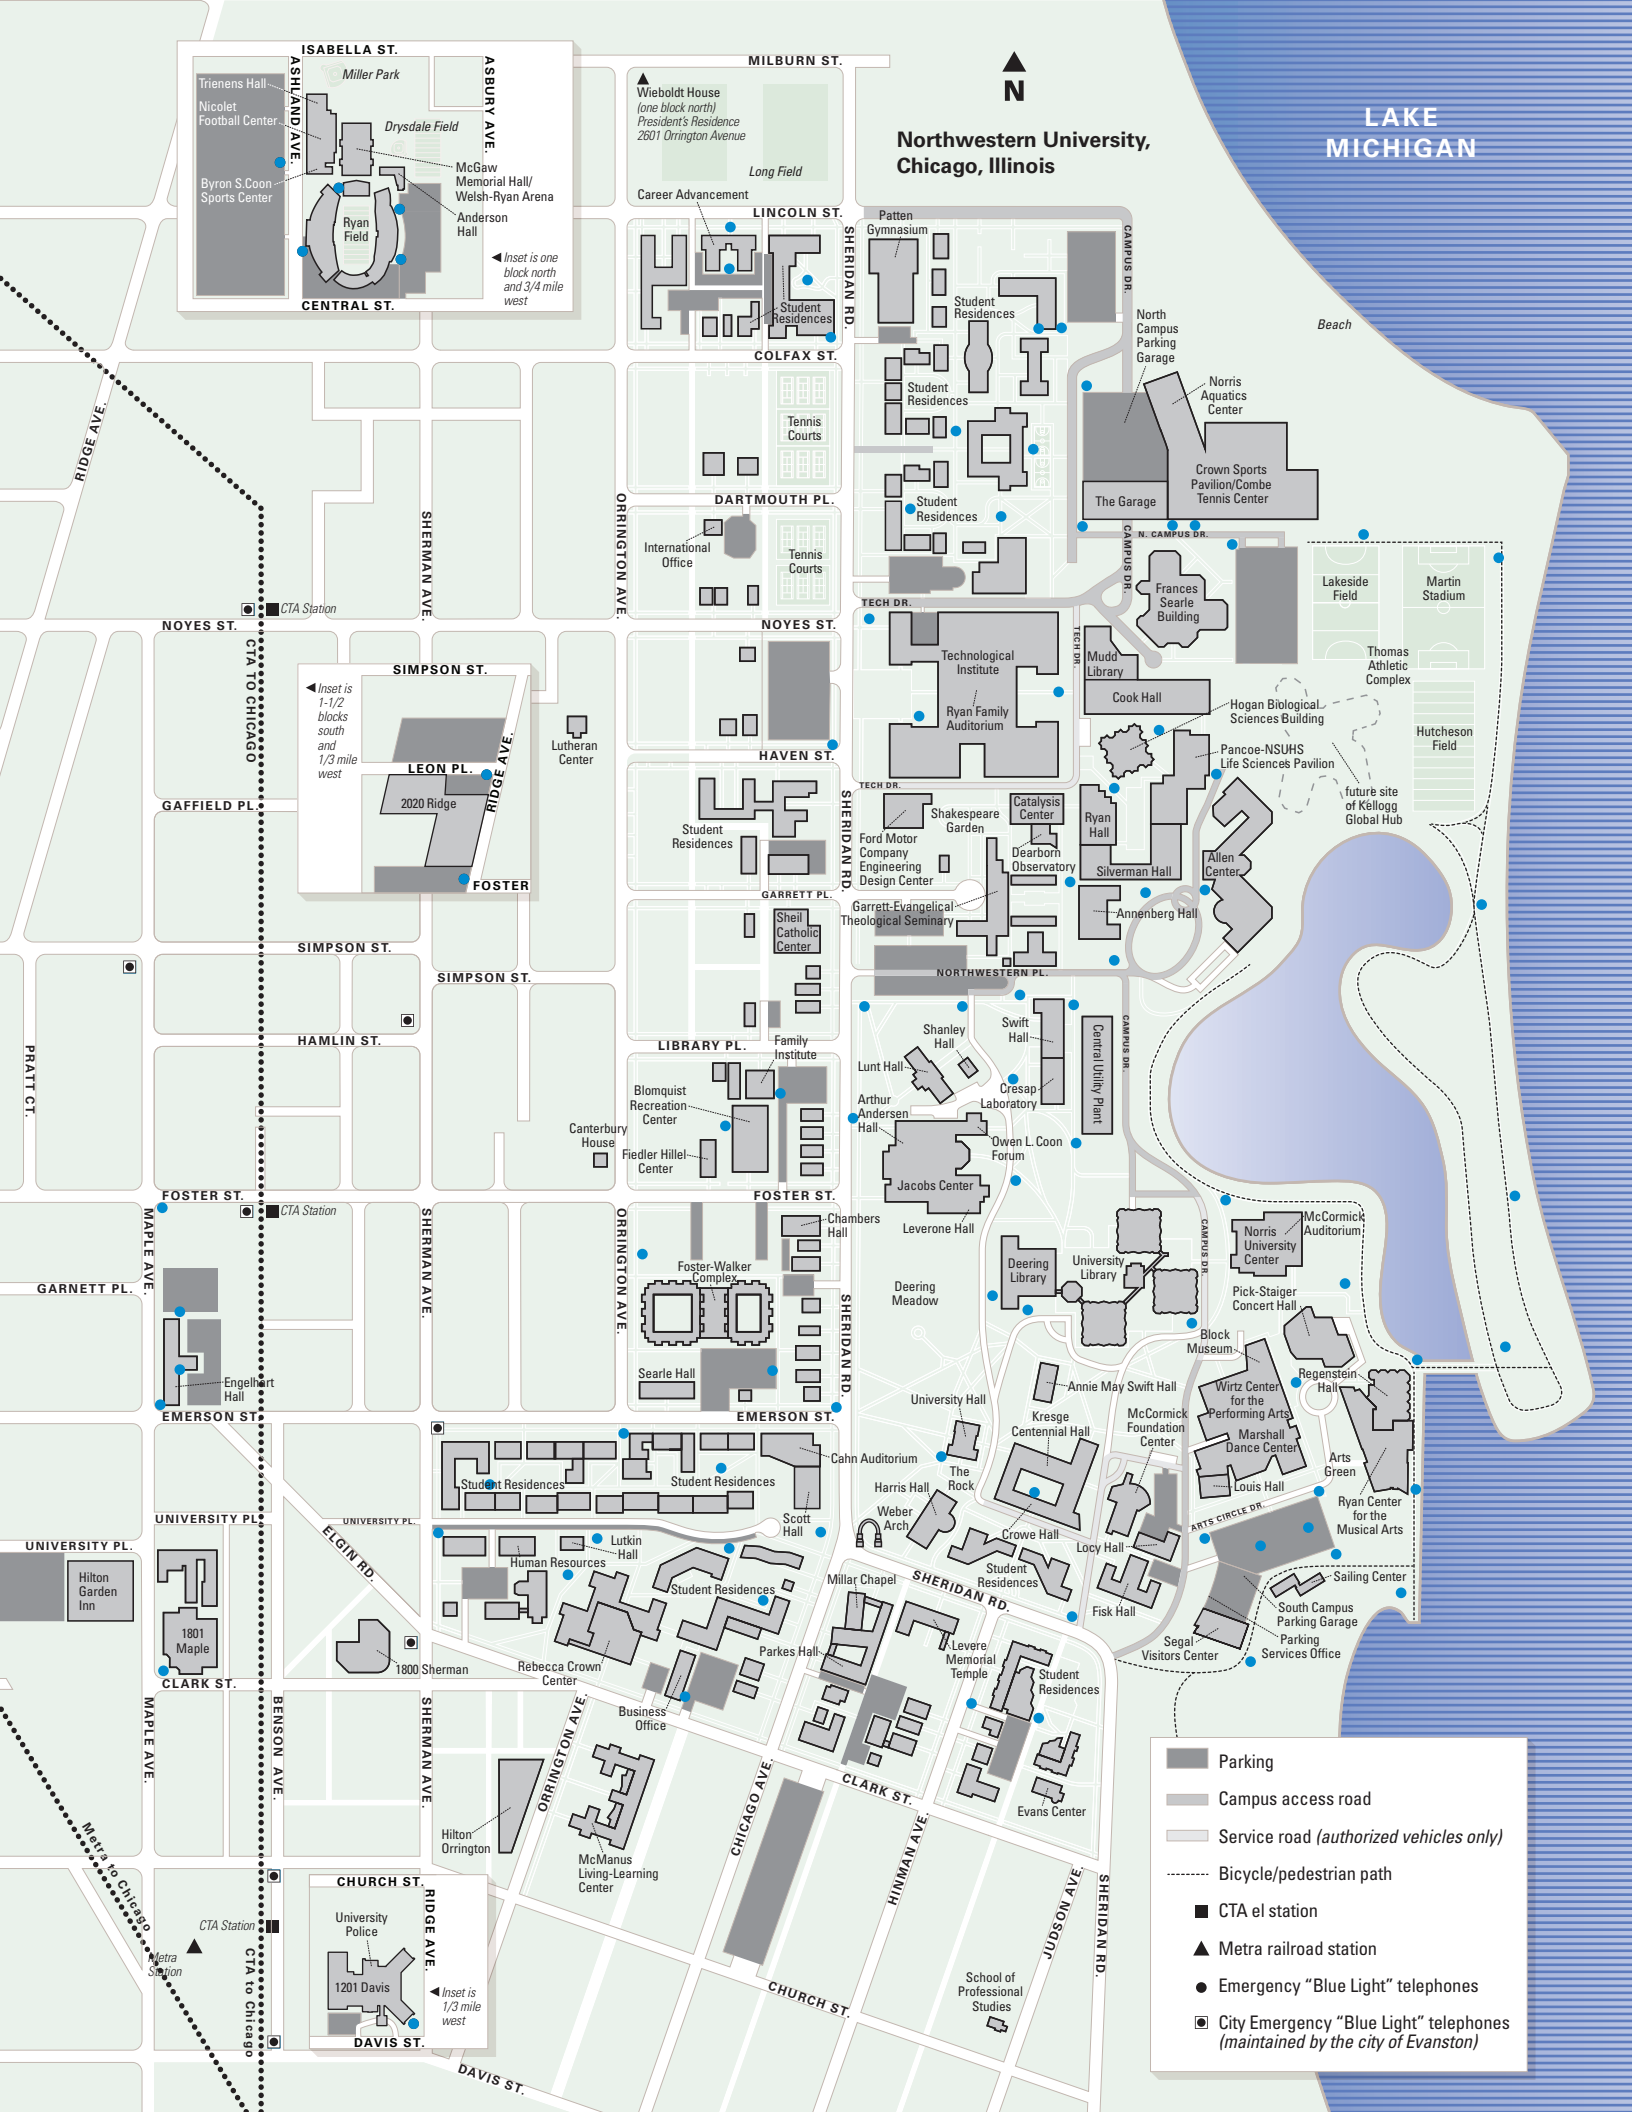

Northwestern University, Chicago, Illinois

LAKE MICHIGAN

ISABELLA ST.

Miller Park

Ashland Ave

Triemens Hall

Nicolet Football Center

Drysdale Field

Byron S. Coon Sports Center

Ryan Field

McGaw Memorial Hall/Welsh-Ryan Arena

Anderson Hall

ASBURY AVE.

CENTRAL ST.

Inset is one block north and 3/4 mile west

SIMPSON ST.

Inset is 1-1/2 blocks south and 1/3 mile west

LEON PL.

2020 Ridge

FOSTER

RIDGE AVE.

CHURCH ST.

University Police

1201 Davis

DAVIS ST.

Inset is 1/3 mile west

- Parking
- Campus access road
- Service road (authorized vehicles only)
- Bicycle/pedestrian path
- CTA el station
- Metra railroad station
- Emergency "Blue Light" telephones
- City Emergency "Blue Light" telephones (maintained by the city of Evanston)