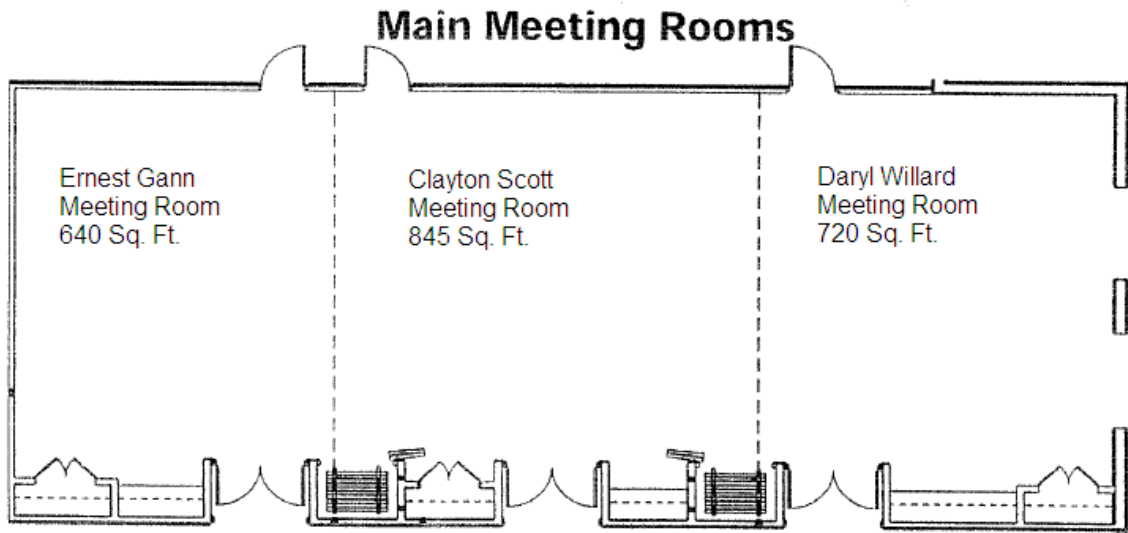

Function Space Fact Sheet

Hilton Garden Inn Seattle/ North Everett Meeting and Event Destination

Located just north of Seattle, adjacent to the Future of Flight Aviation Center & Boeing Tour and just steps from the Snohomish County Airport at Paine Field—your event will be far from ordinary! From our customizable catering menu to our dedicated and professional staff, we are here to make your event one to remember.

With over 2,200 square feet of divisible meeting space and additional break out rooms, we can host your medium to large events with ease. If it's a grand space you are after, let us cater to you at the Future of Flight! As one of their preferred caterers, we have full access to the Future of Flight's vast banquet space, including their brand new Flight Line Room, where you can entertain your guests right on the flight line at Paine Field!

<u>Room</u>	<u>Sq. Ft.</u>	<u>Dimensions</u>	<u>Class</u>	<u>Rounds</u>	<u>Theater</u>	<u>Reception</u>	<u>U-Shape</u>	<u>H-Square</u>	<u>Conference</u>
Daryl Willard	720	24.2 x 29.6	45	60	85	80	20	20	24
Clayton Scott	845	28.5 x 29.6	60	70	100	90	24	24	28
Ernest Gann	640	21.6 x 29.6	40	50	75	65	18	18	20
HGI Ballroom	2200	74.25 x 29.6	120	150	175	200	65	65	70
Tex Johnson Boardroom	450	24 x 17	—						12
Jet Air	260	20 x 13	18	21	30	30	7	7	8
Pre-Function Hallway	1000	N/A							