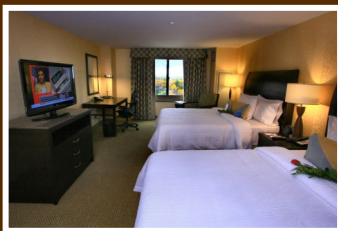

**Hilton
Garden Inn®**
Washington, DC/Bethesda

Mitzvahs

No one does it better!

Facilities & Amenities

Our guest rooms offer the latest and best in technology & ergonomic comfort:

- Spacious guest rooms featuring self adjusting Garden Sleep System® bed
- King and 2 Queen bedrooms
- 37-inch Plasma High Definition TV with complimentary HBO
- Refrigerator, microwave and Keurig Coffee Maker in all guest rooms
- Indoor heated swimming pool
- Full American breakfast buffet that includes a cook to order menu for $14.95
- Garden Bar & Restaurant on site serving breakfast, dinner & providing evening room service
- Laundry facilities and free 24-hour access to our fitness center
- Complimentary wireless high speed internet access throughout the hotel

Bar/Bat Mitzvah Package:

- Free parking
- Congratulations message on hotel lobby screen
- Hilton group planner points
- Free banquet room rental with minimum food & Beverage consumption
- Customized menus available
- Menu prices starting at $35 per person and waived bartender fee
- Banquet space to accommodate up to 75 people.

**Call 301-654-8111 and ask
about our special Mitzvah
packages**

*** restrictions apply ***

**Hilton Garden Inn, Washington DC /
Bethesda
7301 Waverly Street
Bethesda, MD 20814
Tel 301.654.8111 Fax 301.654.6584
www.bethesda.hgi.com**